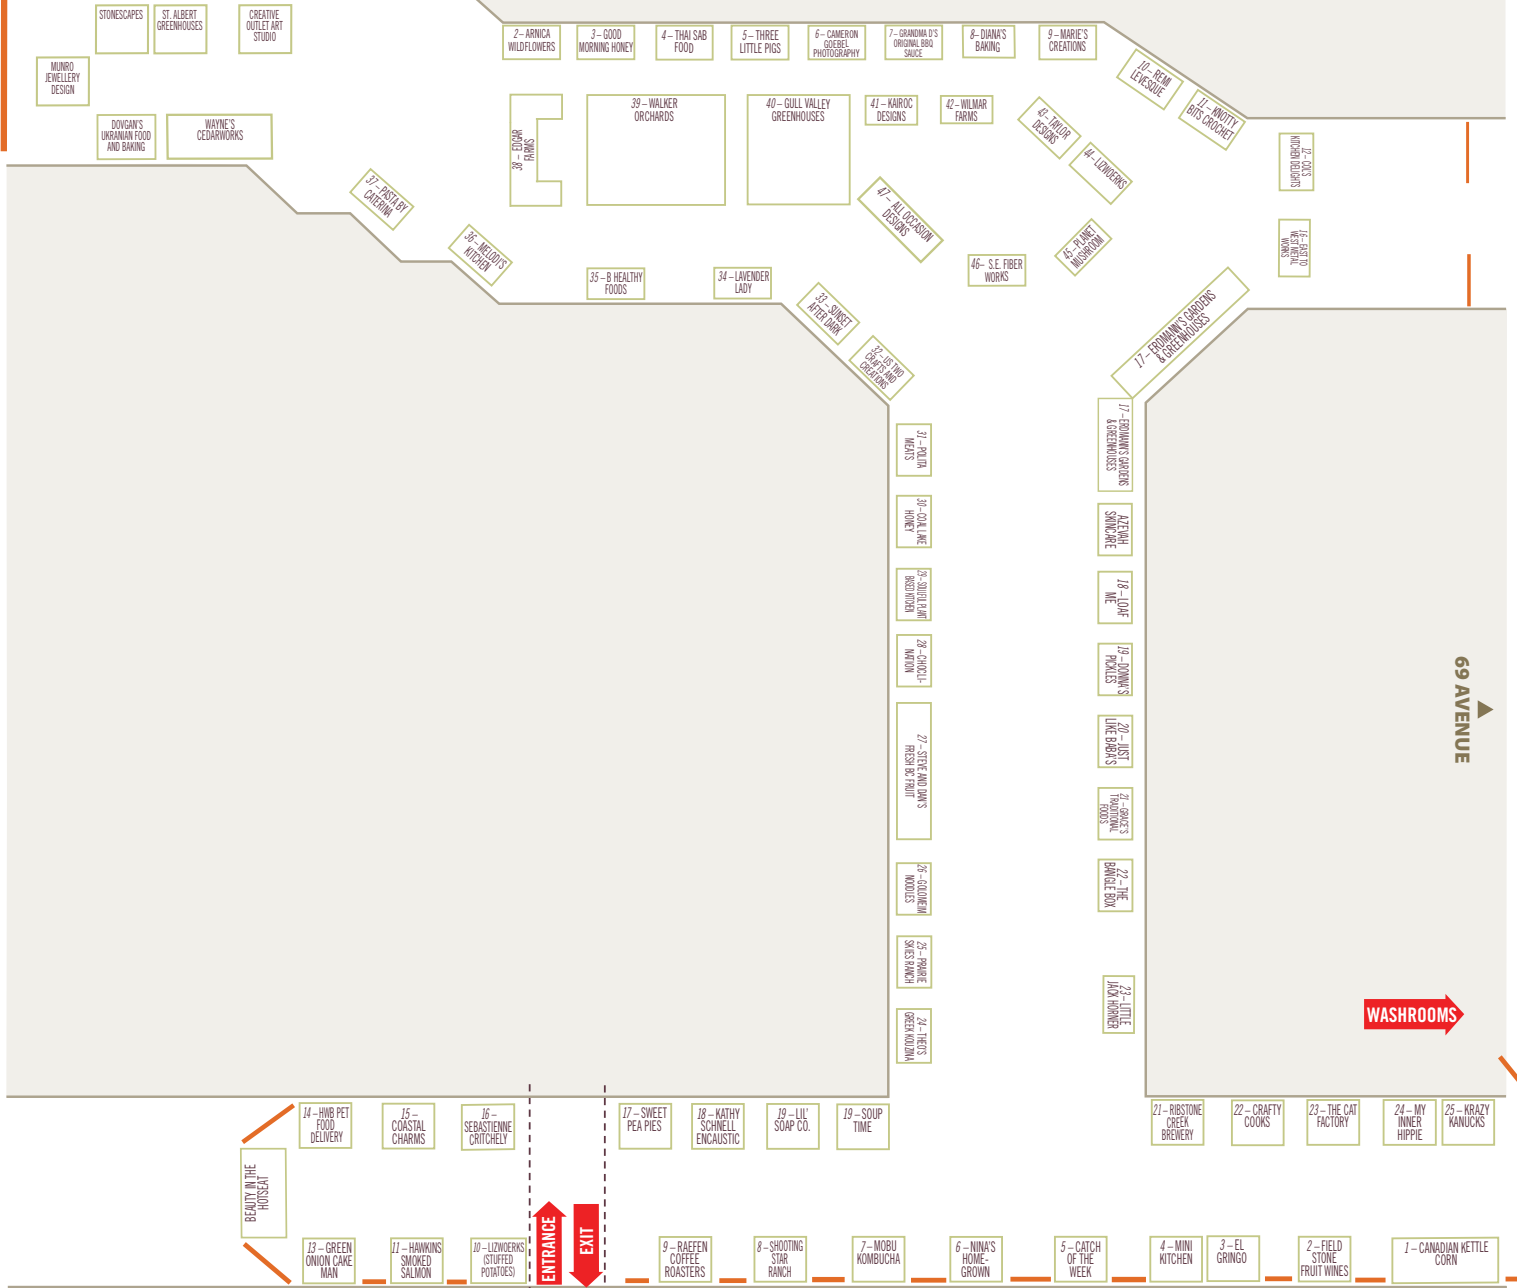

178 STREET

SUNDAY, JUNE 28 MARKET MAP

Hours for the season will be as follows:
Sundays from 10:00am – 3:00pm (June 7 – October 11)
Wednesdays from 12:00pm – 5:00pm (June 10 – September 30)

69 AVENUE

177 STREET